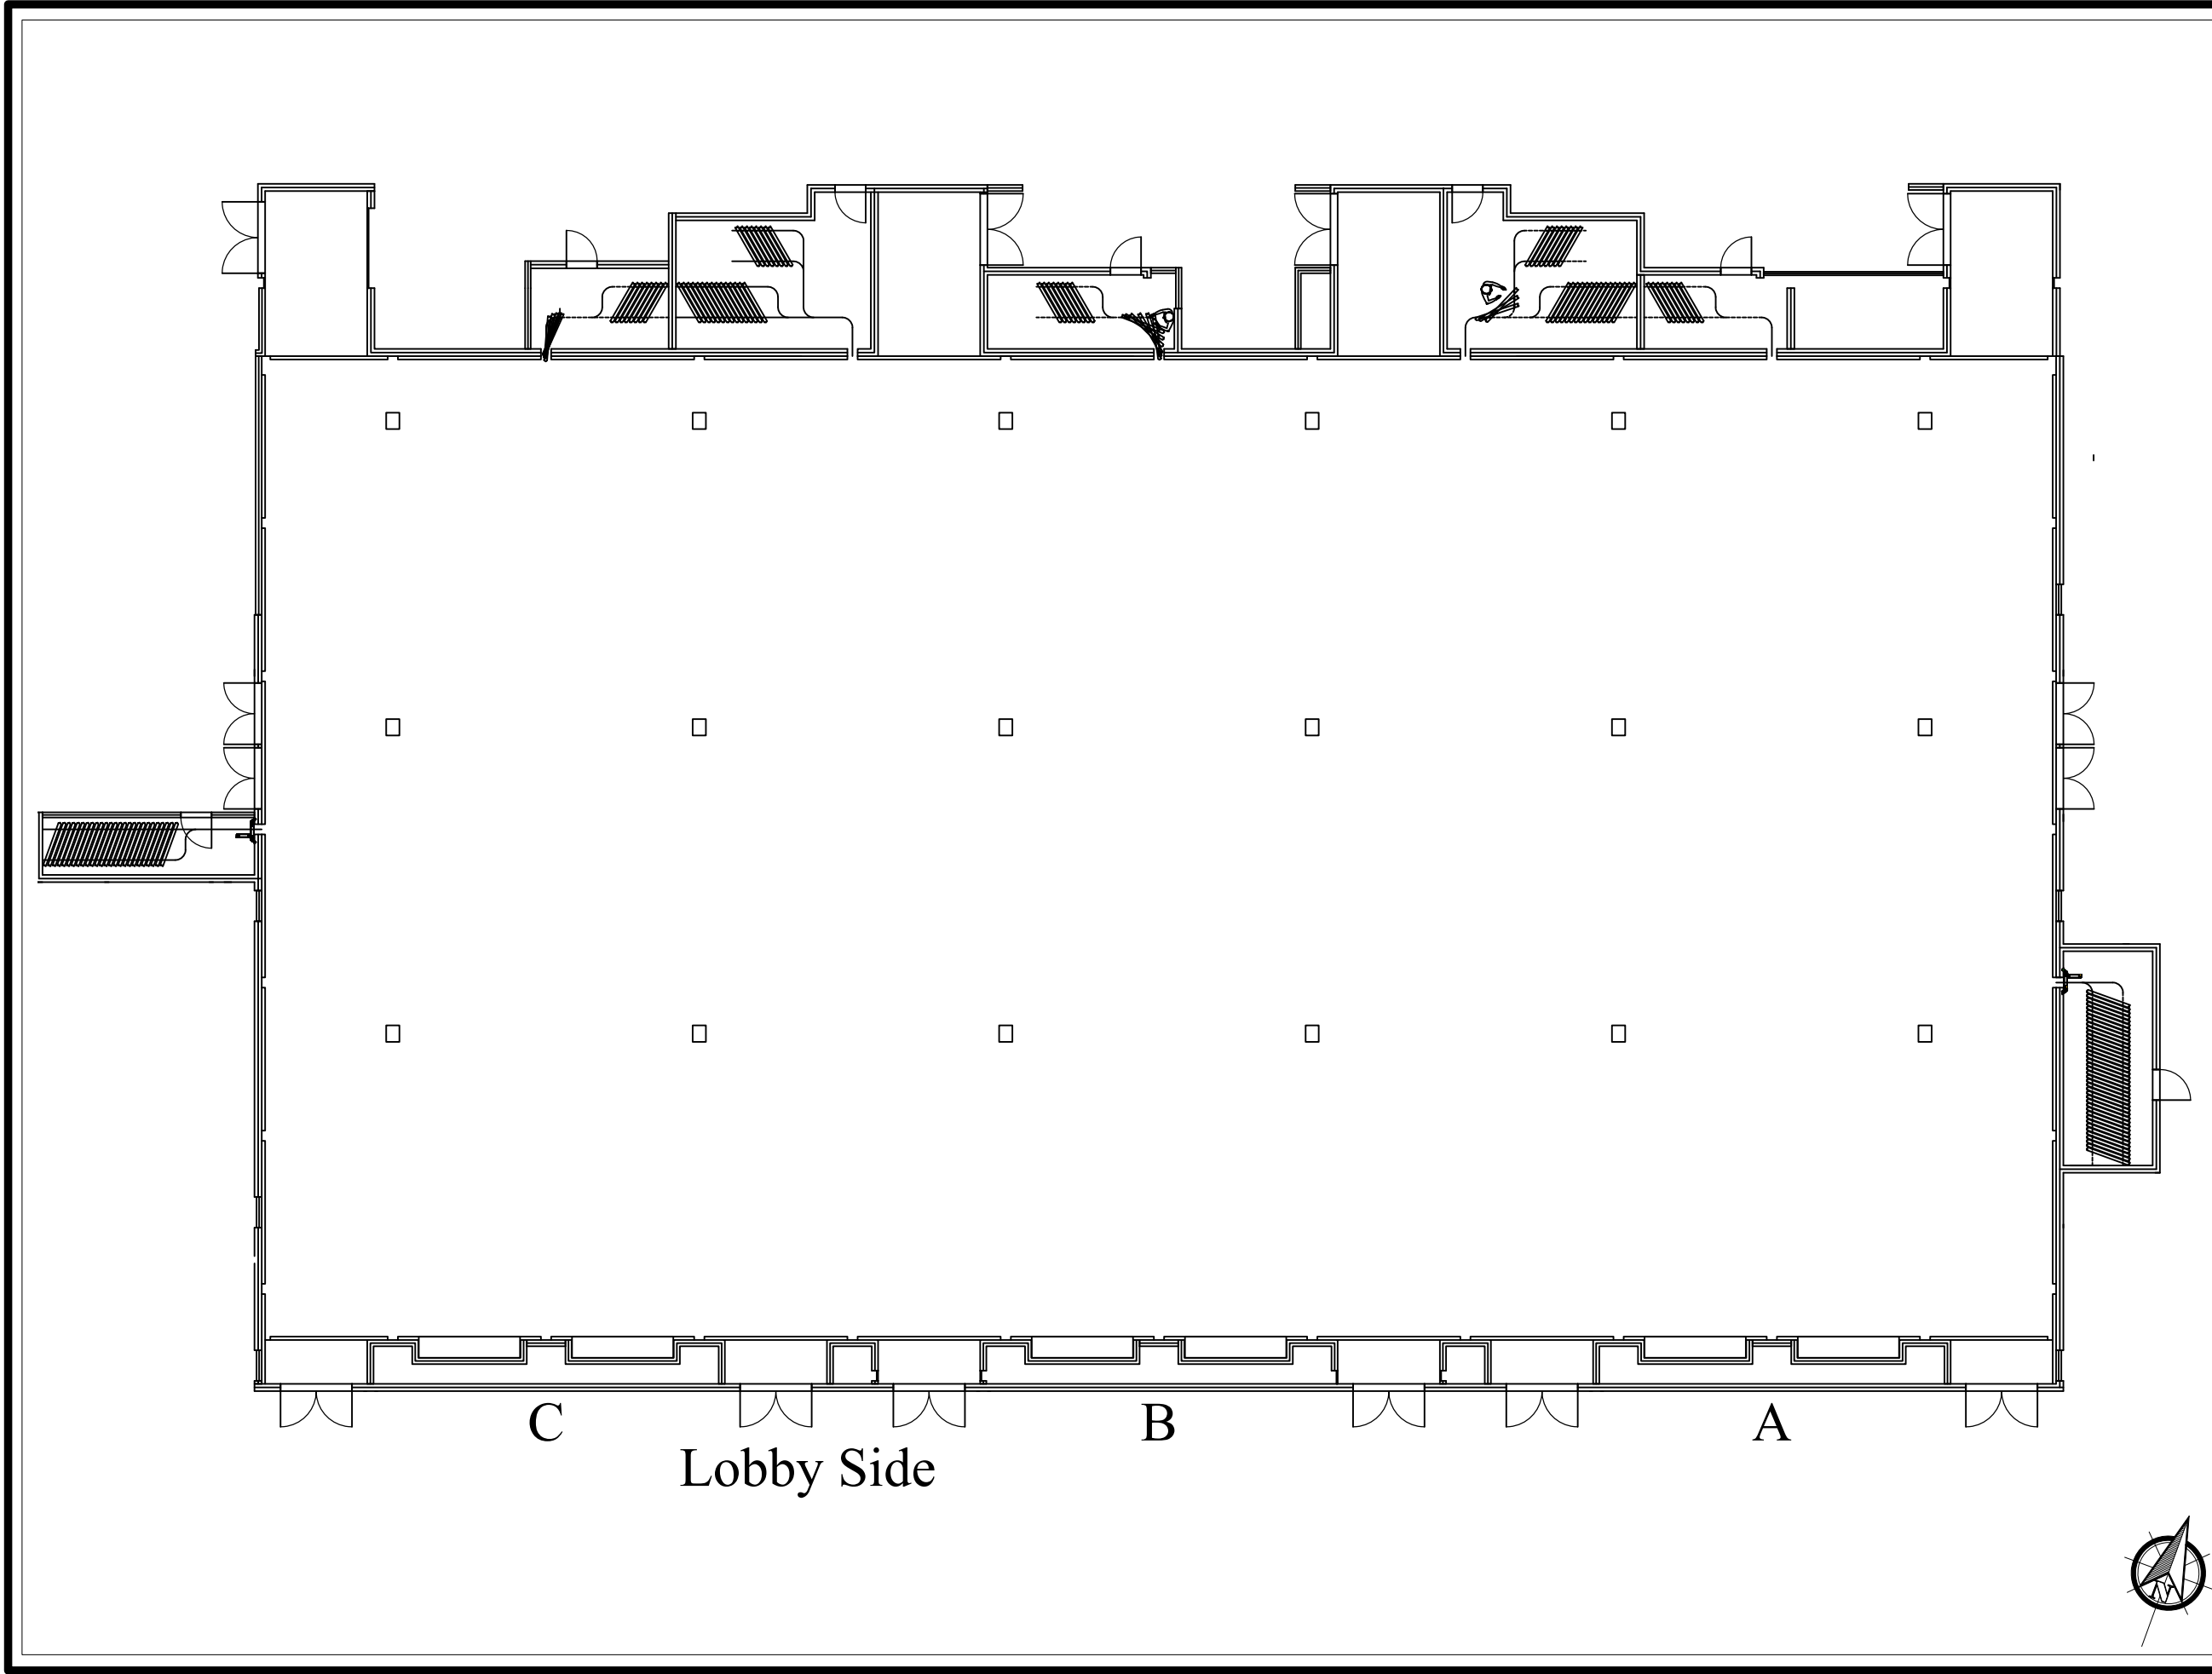

Music City Center

Davidson Ballroom Combined

<Dates>

<Times>

Equipment List

***** SET-UP *****

*
*

<Set Notes>

SET NOTES
*
*
*
*
*
*
*
*
*

GENERAL NOTES
* Ceiling Height 20'
* Dimensions 175' W x 96' D
* Total Sq Ft 17,900
*
*
*
*
*
*
*

As of: <As of Date> REV: <Rev#> Scale: 1" = 16'

C
Lobby Side
B
A

RENDERING: COLLEBY 10/28/2013