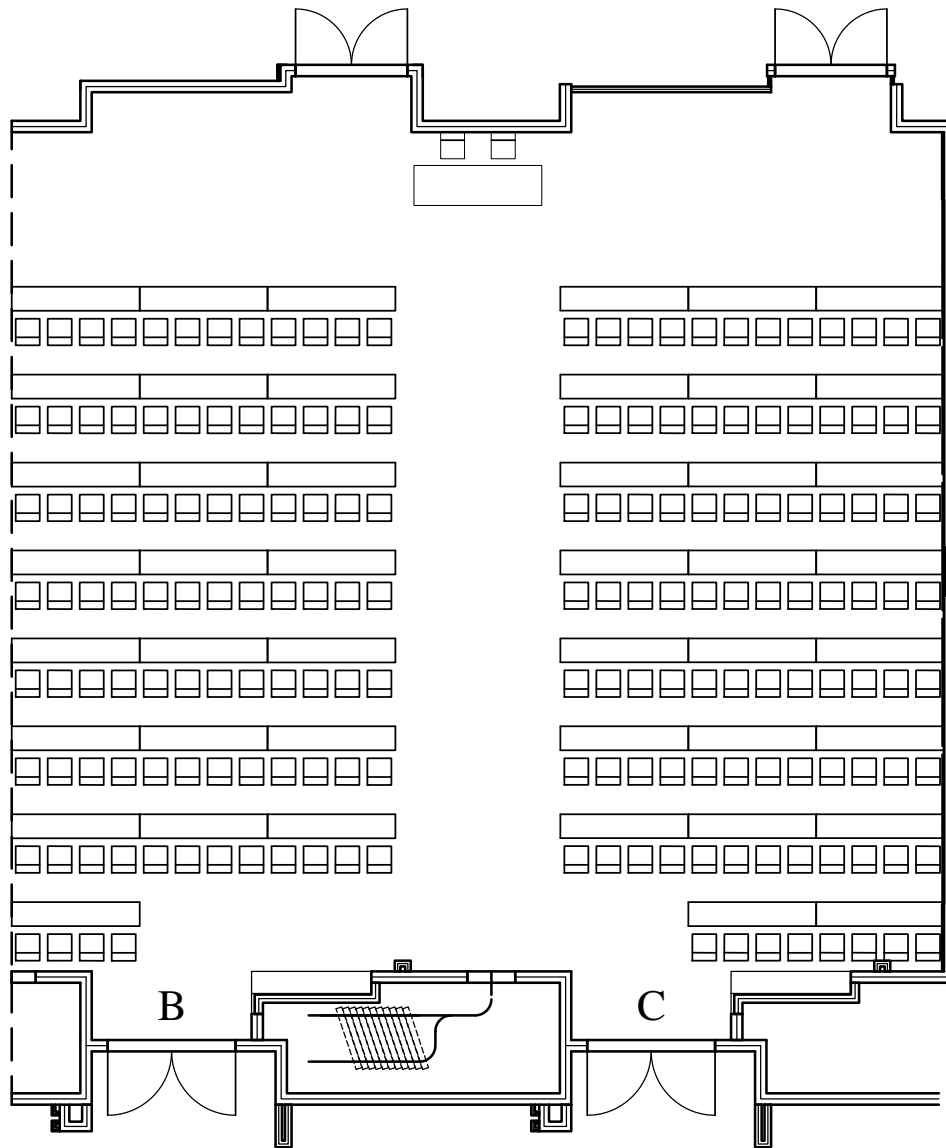

SET NOTES

<Set Notes>

*

*

GENERAL NOTES

- * Ceiling Height 16'
- * Dimensions 58' W x 52' D
- * Total Sq Ft 3,200

As of: <As of Date> REV: <Rev#> Scale: 1" = 12'

Lobby Side

45 Tables - 180 Chairs