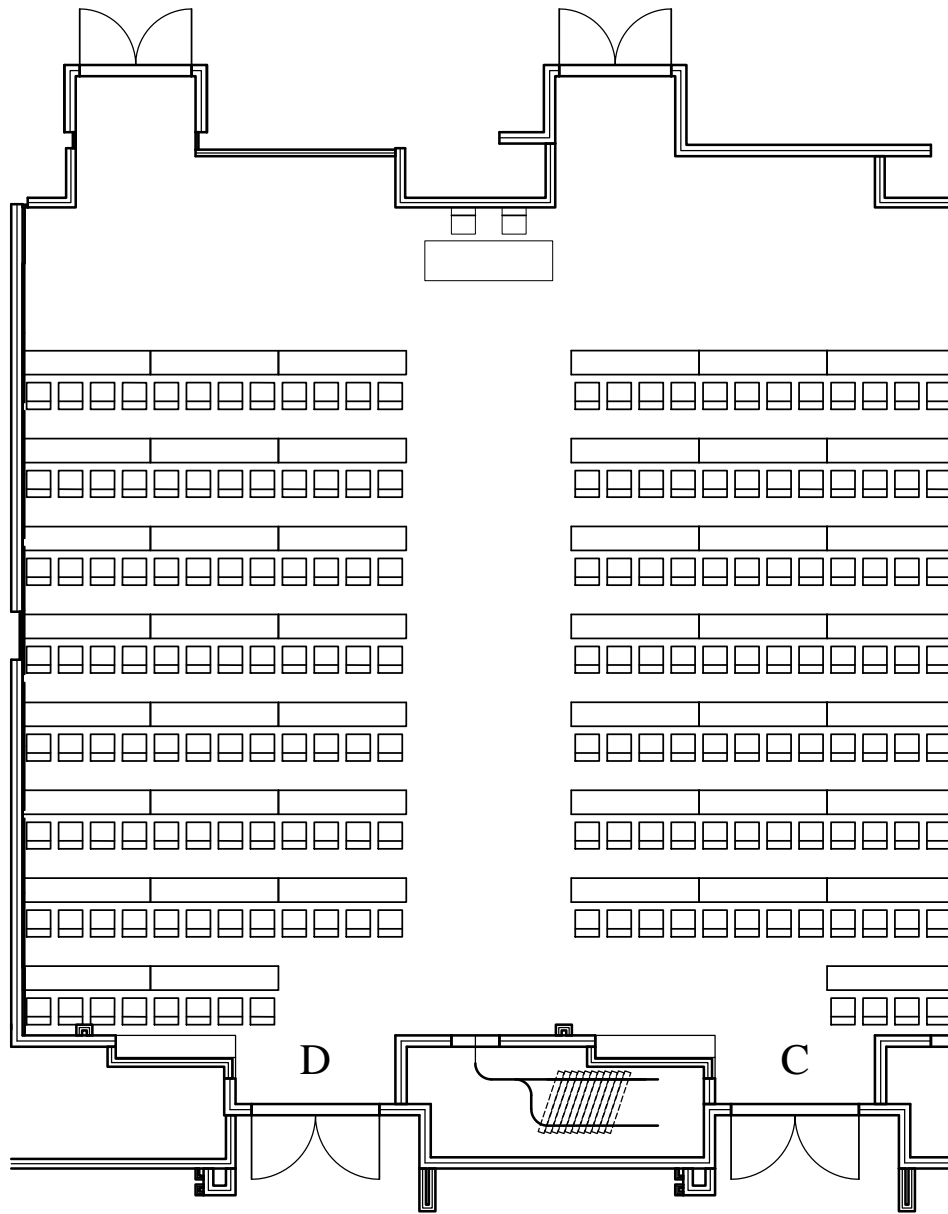

<Set Notes>

*

*

* Ceiling Height 16'
* Dimensions 58' W x 51' D
* Total Sq Ft 3,300

GENERAL NOTES

As of: <As of Date> REV: <Rev#> Scale: 1" = 12'

Lobby Side

45 Tables - 180 Chairs