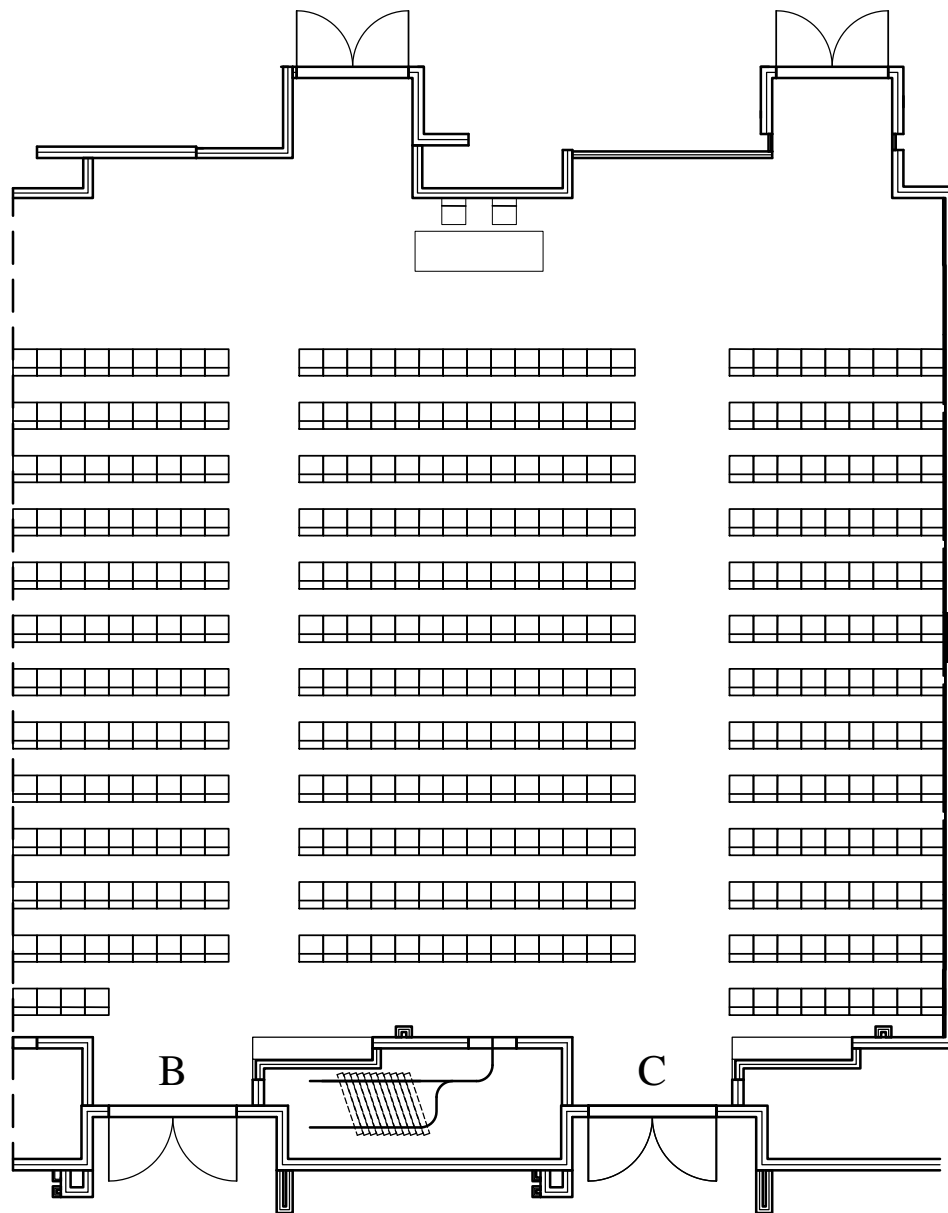

<Set Notes>

*

*

* Ceiling Height 16'
* Dimensions 58' W x 52' D
* Total Sq Ft 3,300

GENERAL NOTES

As of: <As of Date> REV: <Rev#> Scale: 1" = 12'

Lobby Side

397 Chairs