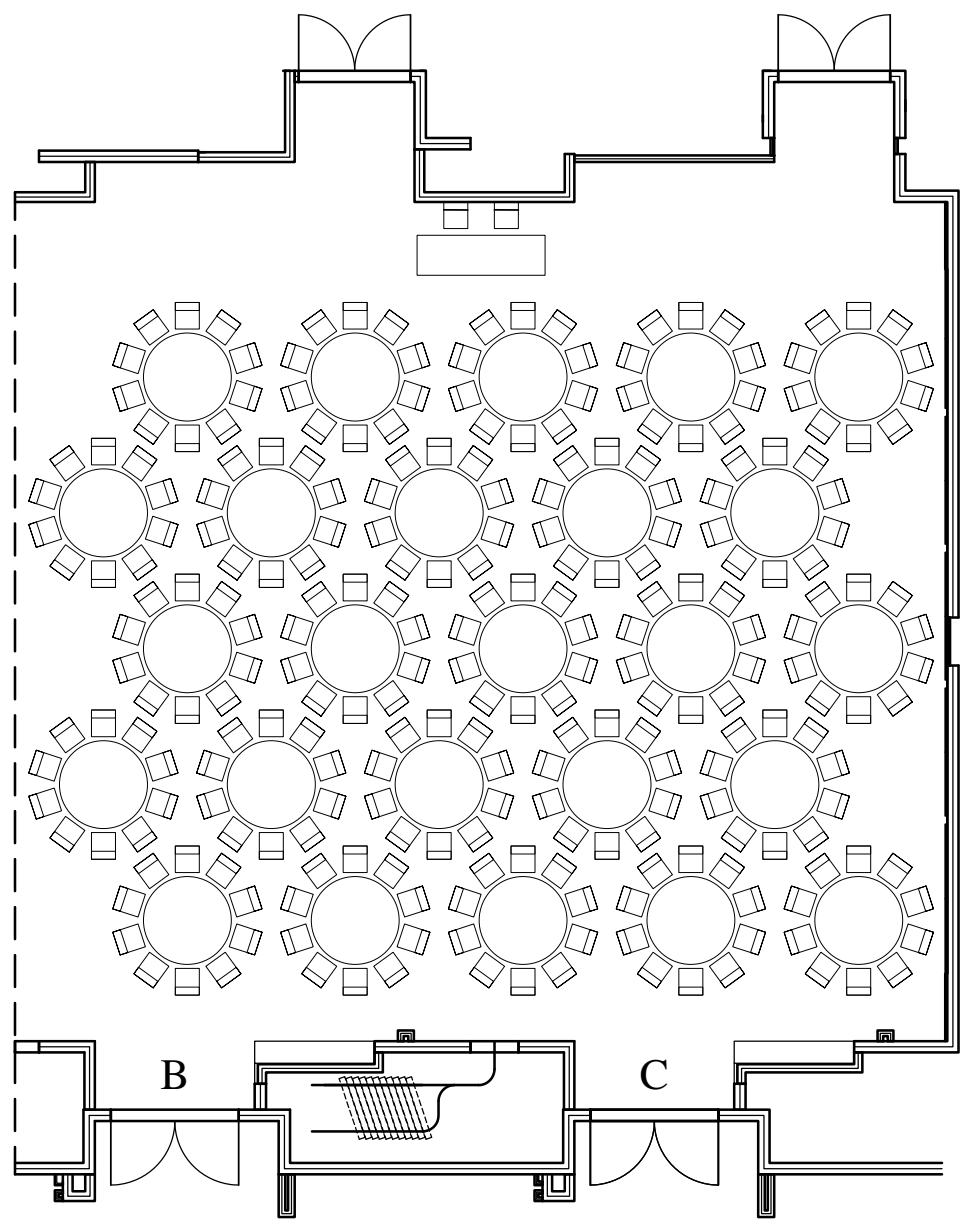

205 BC

<Event>

<Dates>

<Times>

Equipment List

***** SET-UP *****

*
*

SET NOTES

<Set Notes>

GENERAL NOTES

- * Ceiling Height 16'
- * Dimensions 58' W x 52' D
- * Total Sq Ft 3,300
- *
- *
- *

As of: <As of Date> REV: <Rev#> Scale: 1" = 12'

Lobby Side

25 Tables - 250 Chairs