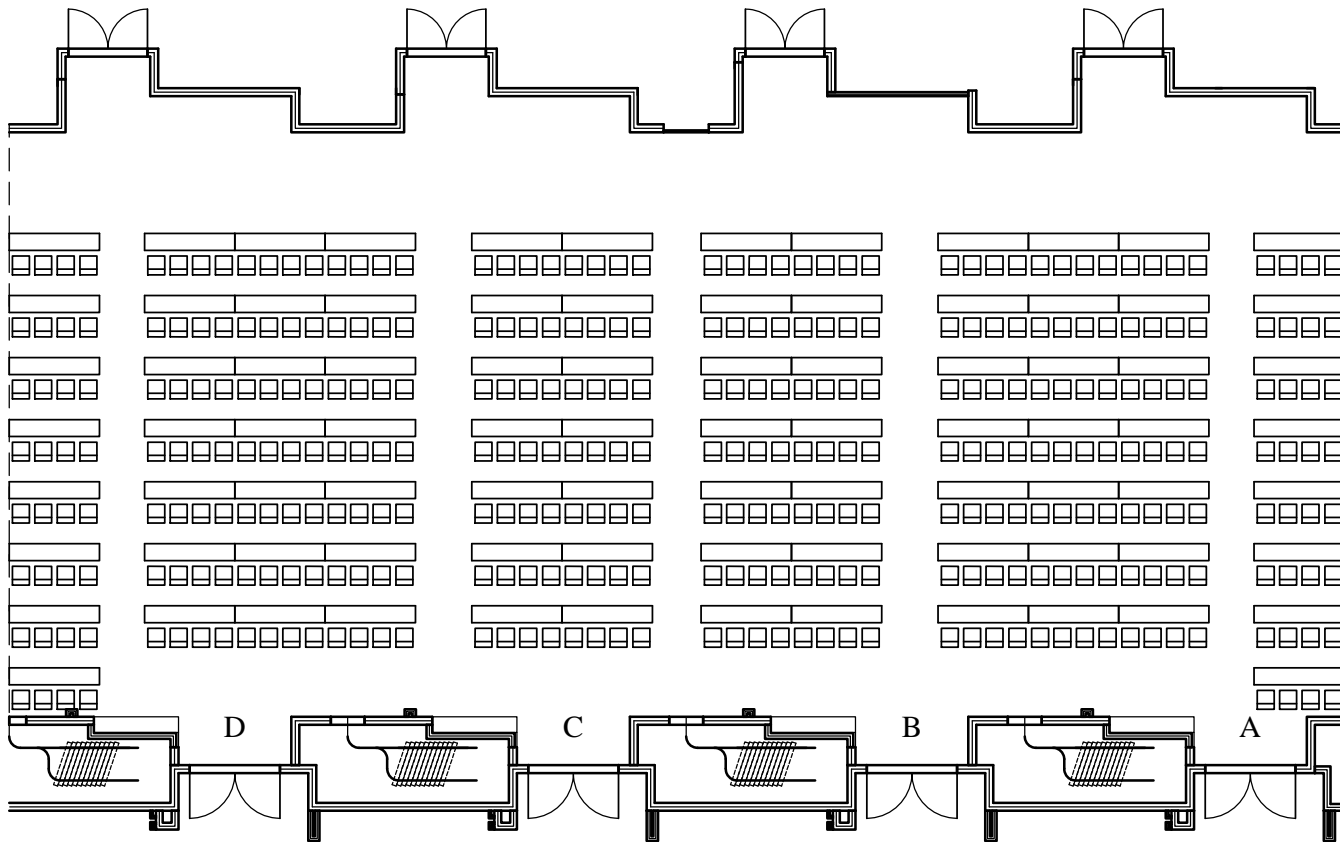

104 ABCD

<Event>

<Dates>

<Times>

Equipment List

***** SET-UP *****

*

*

Lobby Side

86 Tables - 344 Chairs

SET NOTES

<Set Notes>

*

*

GENERAL NOTES

* Ceiling Height 18'

* Dimensions 118' W x 52' D

* Total Sq Ft 6,700

*

*

*

*

*

As of: <As of Date> REV: <Rev#> Scale: 1" = 17'