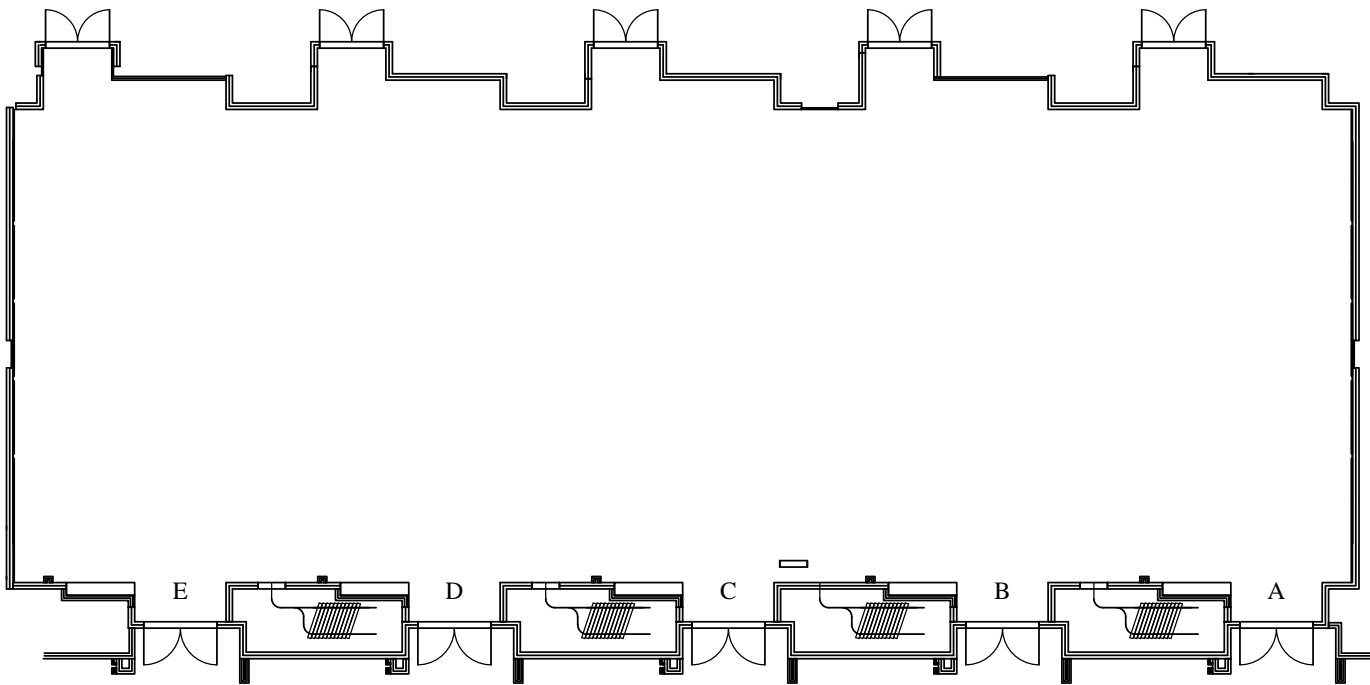

104 - Combined

<Event>

<Dates>

<Times>

Equipment List

***** SET-UP *****

*
*

Lobby Side

SET NOTES

<Set Notes>

GENERAL NOTES

* Ceiling Height 18'
* Dimensions 146' W x 52' D
* Total Sq Ft 8,300
*
*
*
*

As of: <As of Date> REV: <Rev#> Scale: 1" = 21'