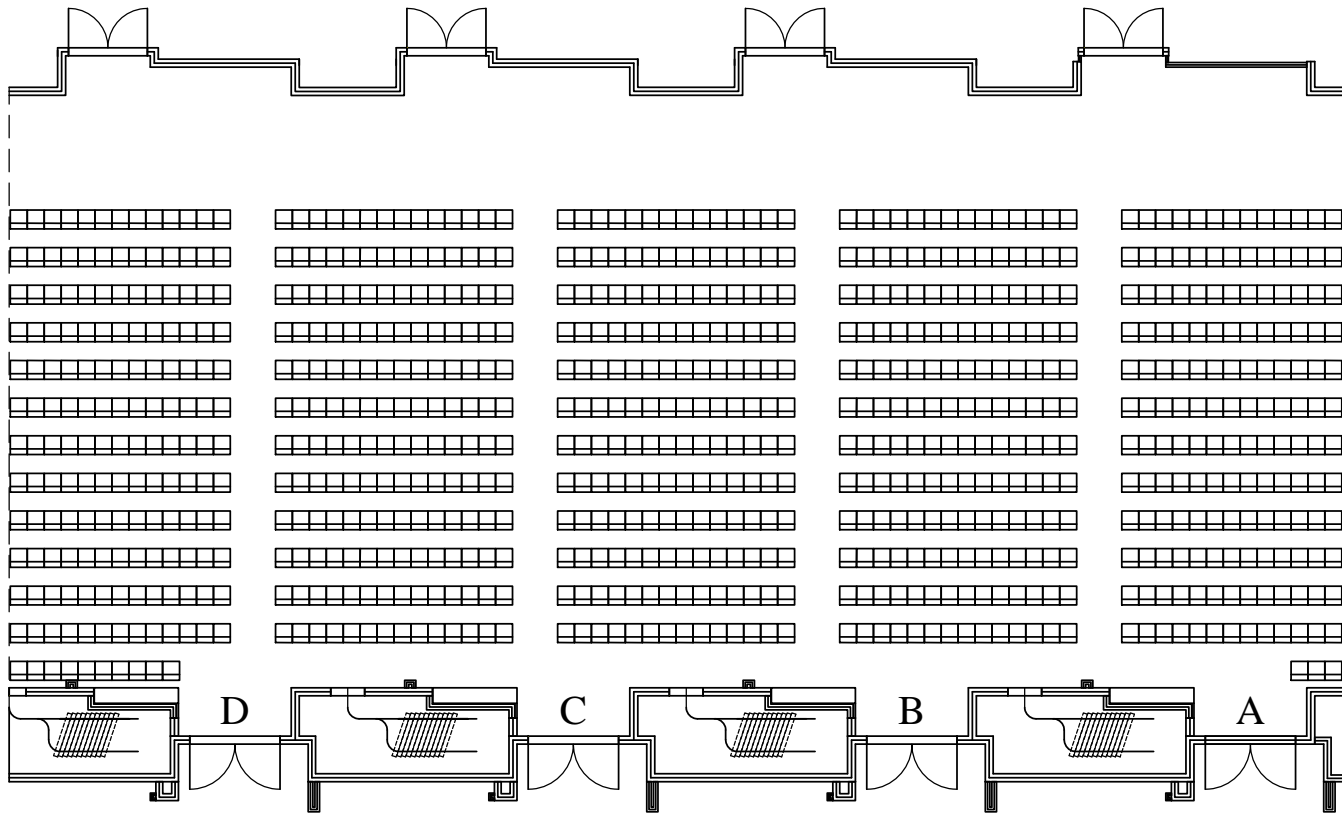

101 - ABCD

<Event>

<Dates>

<Times>

Equipment List

\*\*\*\*\* SET-UP \*\*\*\*\*

\*

\*

Lobby Side

829 Chairs

SET NOTES

<Set Notes>

\*

\*

GENERAL NOTES

\* Ceiling Height 18'

\* Dimensions 118' W x 52' D

\* Total Sq Ft 6,500

\*

\*

\*

\*

\*

\*

As of: <As of Date> REV: <Rev#> Scale: 1" = 17'