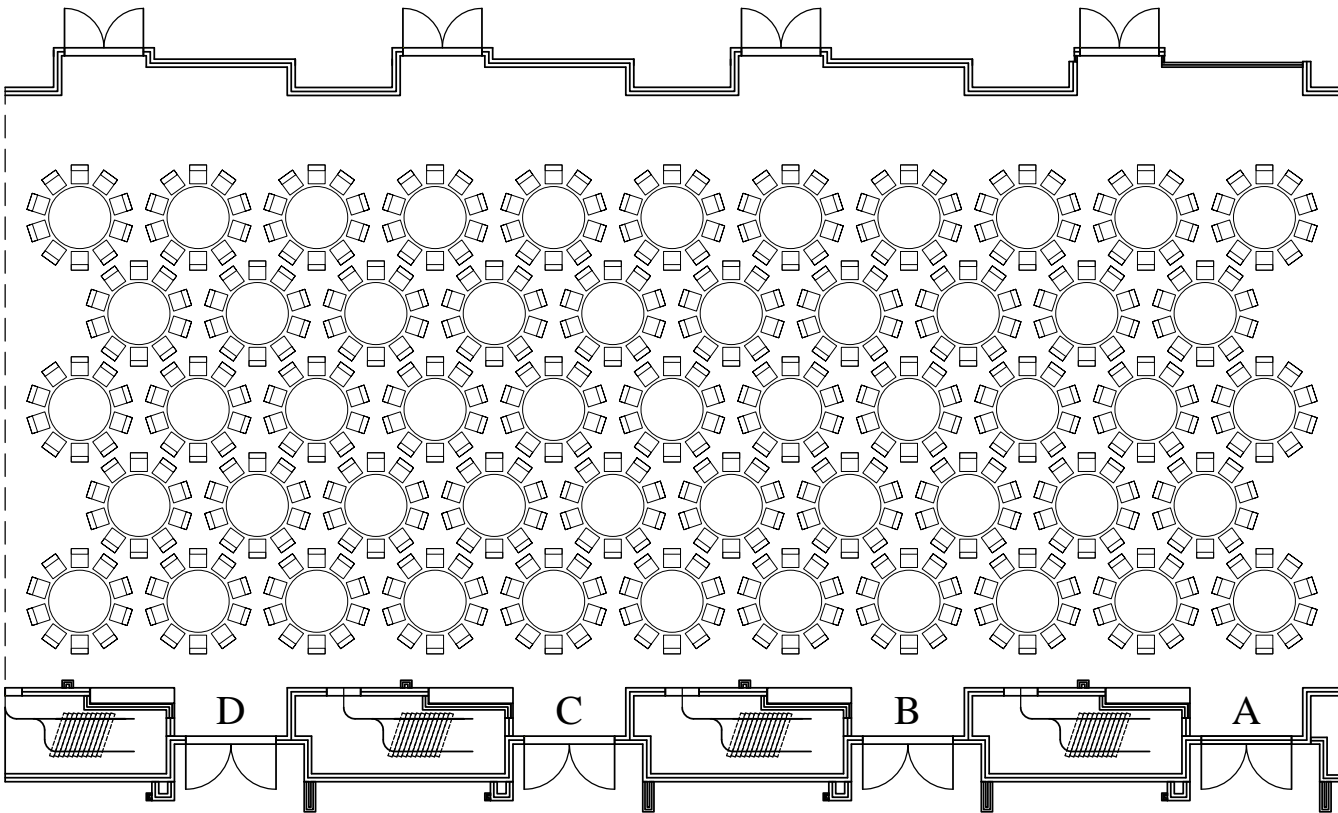

101 - ABCD

<Event>

<Dates>

<Times>

Equipment List

***** SET-UP *****

*

*

Lobby Side

53 Tables - 530 Chairs

SET NOTES

<Set Notes>

*

*

GENERAL NOTES

- * Ceiling Height 18'
- * Dimensions 118' W x 52' D
- * Total Sq Ft 6,500

As of: <As of Date> REV: <Rev#> Scale: 1" = 17'