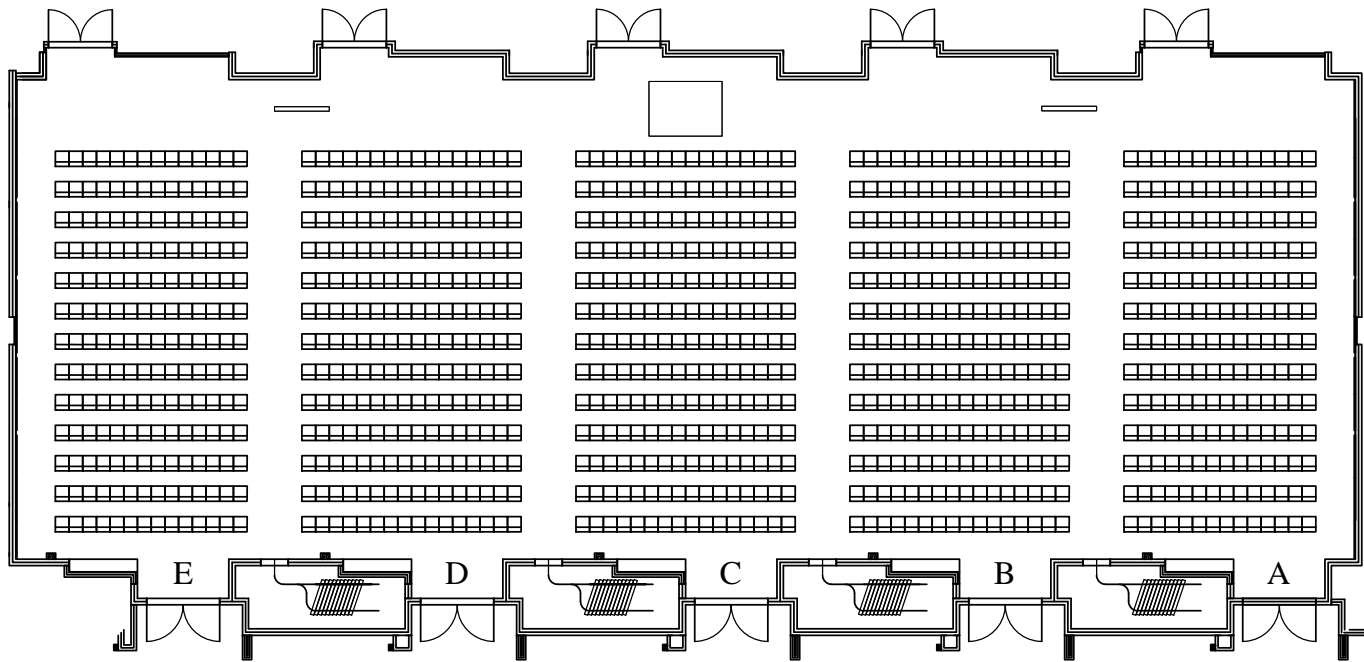

101 - Combined

<Event>

<Dates>

<Times>

Equipment List

***** SET-UP *****

*

*

Lobby Side

988 Chairs

SET NOTES

<Set Notes>

*

*

GENERAL NOTES

* Ceiling Height 18'
* Dimensions 146' W x 52' D
* Total Sq Ft 8,050
*
*
*
*
*
*

As of: <As of Date> REV: <Rev#> Scale: 1" = 21'