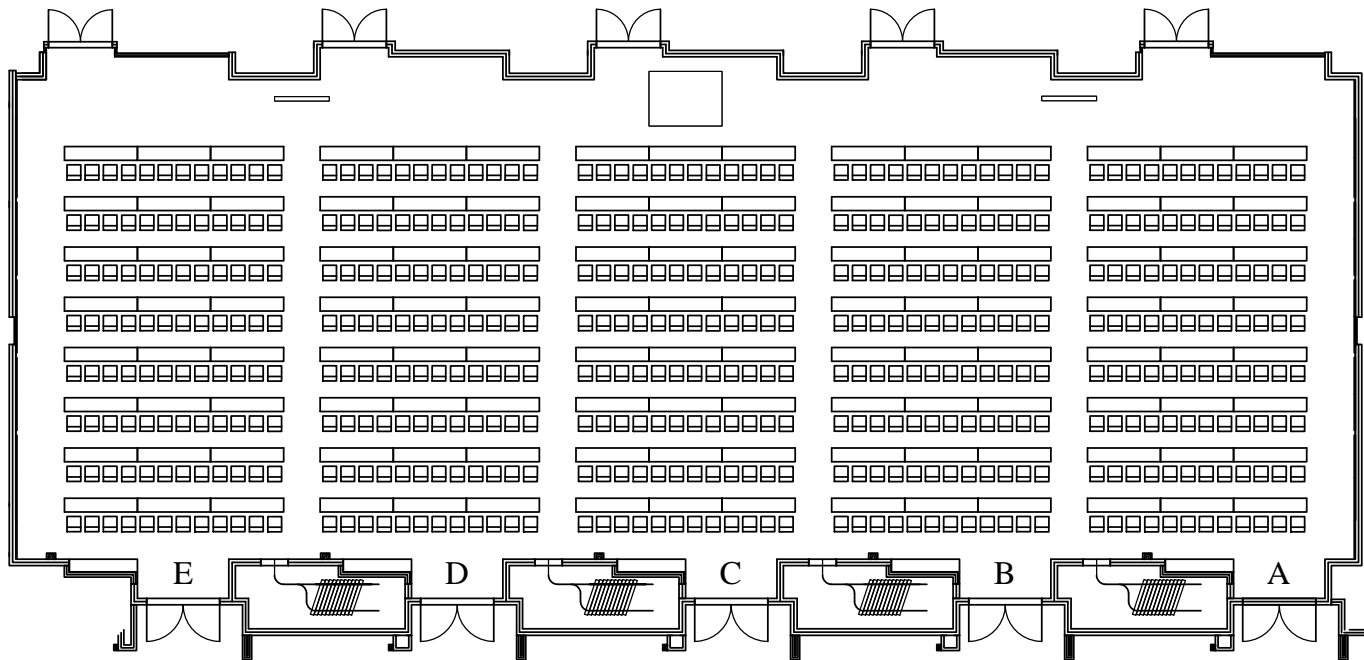

101 - Combined

<Event>

<Dates>

<Times>

Equipment List

***** SET-UP *****

*

*

Lobby Side

120 Tables - 480 Chairs

SET NOTES

<Set Notes>

GENERAL NOTES

* Ceiling Height 18'
* Dimensions 146' W x 52' D
* Total Sq Ft 8,050
*
*
*
*
*
*

As of: <As of Date> REV: <Rev#> Scale: 1" = 21'