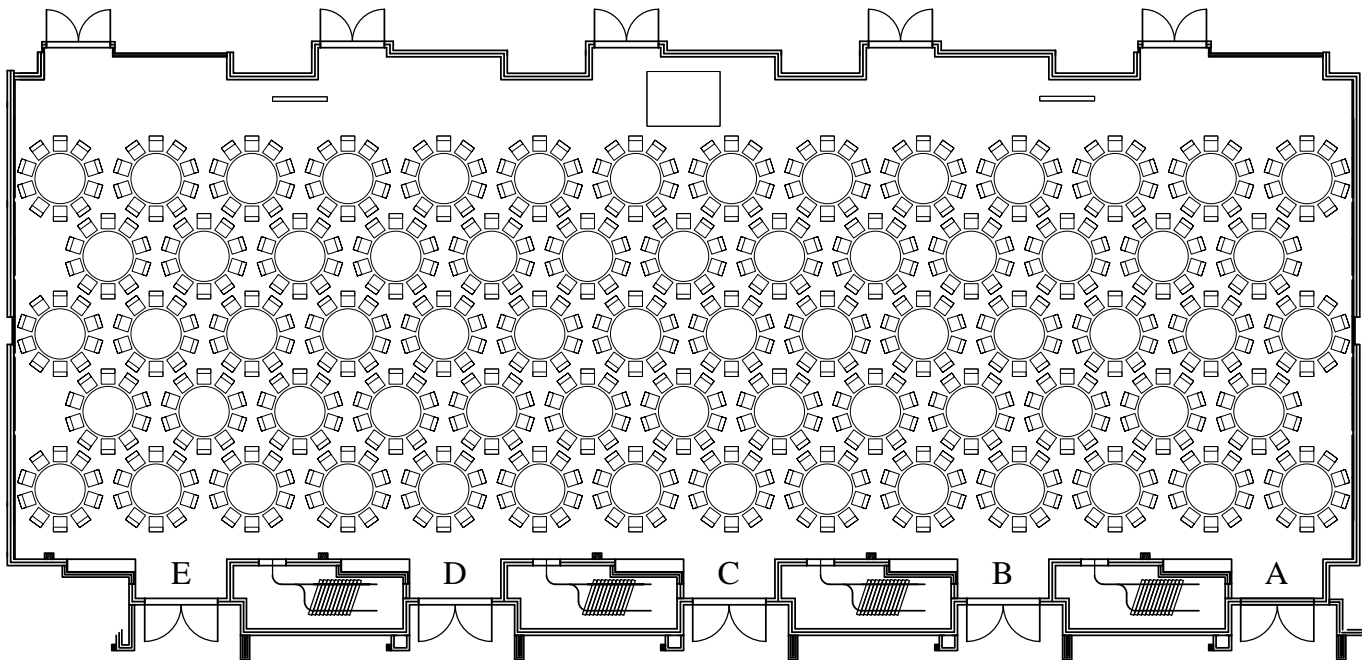

101 - Combined

<Event>

<Dates>

<Times>

Equipment List

***** SET-UP *****

*

*

Lobby Side

68 Tables - 680 Chairs

SET NOTES

<Set Notes>

*

*

GENERAL NOTES

* Ceiling Height 18'
* Dimensions 146' W x 52' D
* Total Sq Ft 8,050
*
*
*
*
*

As of: <As of Date> REV: <Rev#>

Scale: 1" = 21'