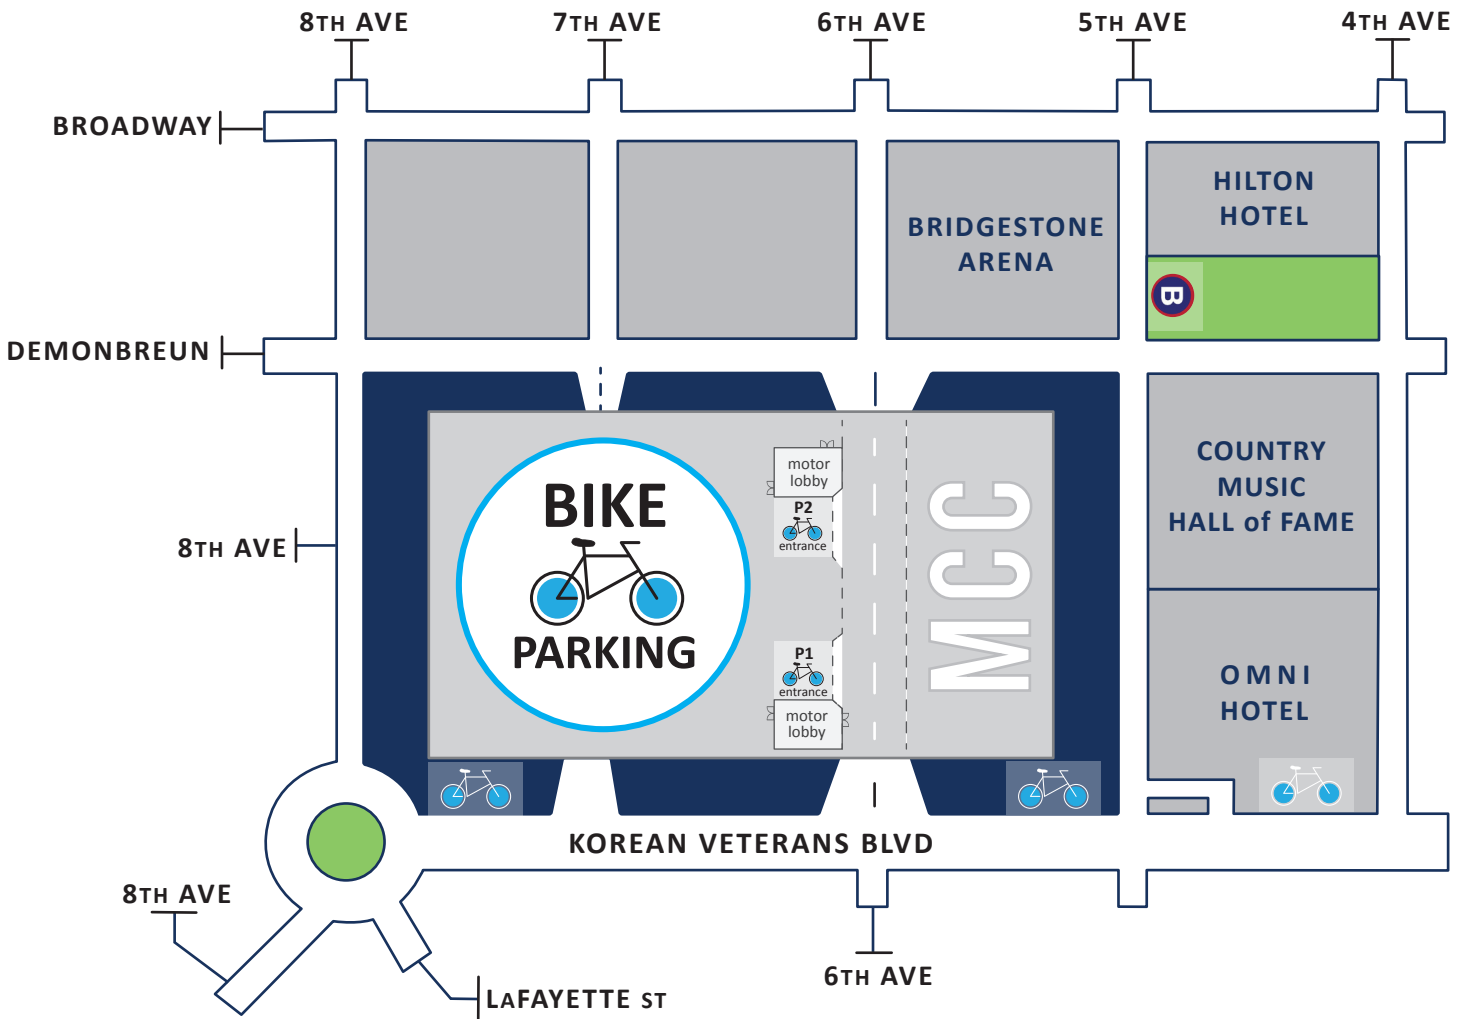

BIKE PARKING LOCATIONS MUSIC CITY CENTER

SIDEWALK BIKE PARKING

motor lobby

To enter, the bike racks inside the parking garage, please proceed through the automatic push button motor lobby doors.

NASHVILLE B cycle
- bike rental -