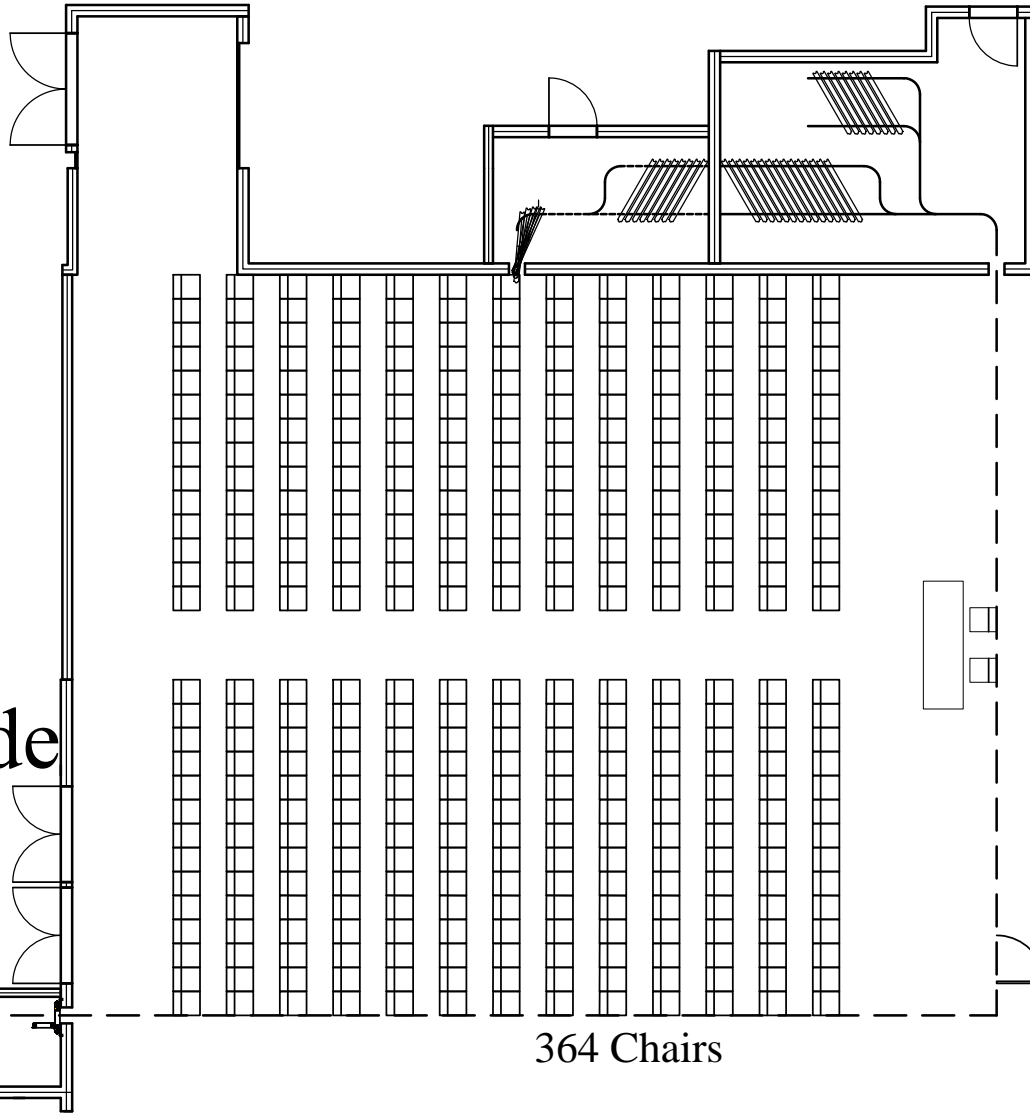

Davidson Ballroom C3

<Event>

<Dates>

<Times>

Equipment List

***** SET-UP *****

*

*

Lobby Side

C3

364 Chairs

SET NOTES

<Set Notes>

*

*

GENERAL NOTES

- * Ceiling Height 20'
- * Dimensions 46' W x 57' D
- * Total Sq Ft 2,800

As of: <As of Date> REV: <Rev#> Scale: 1" = 12'