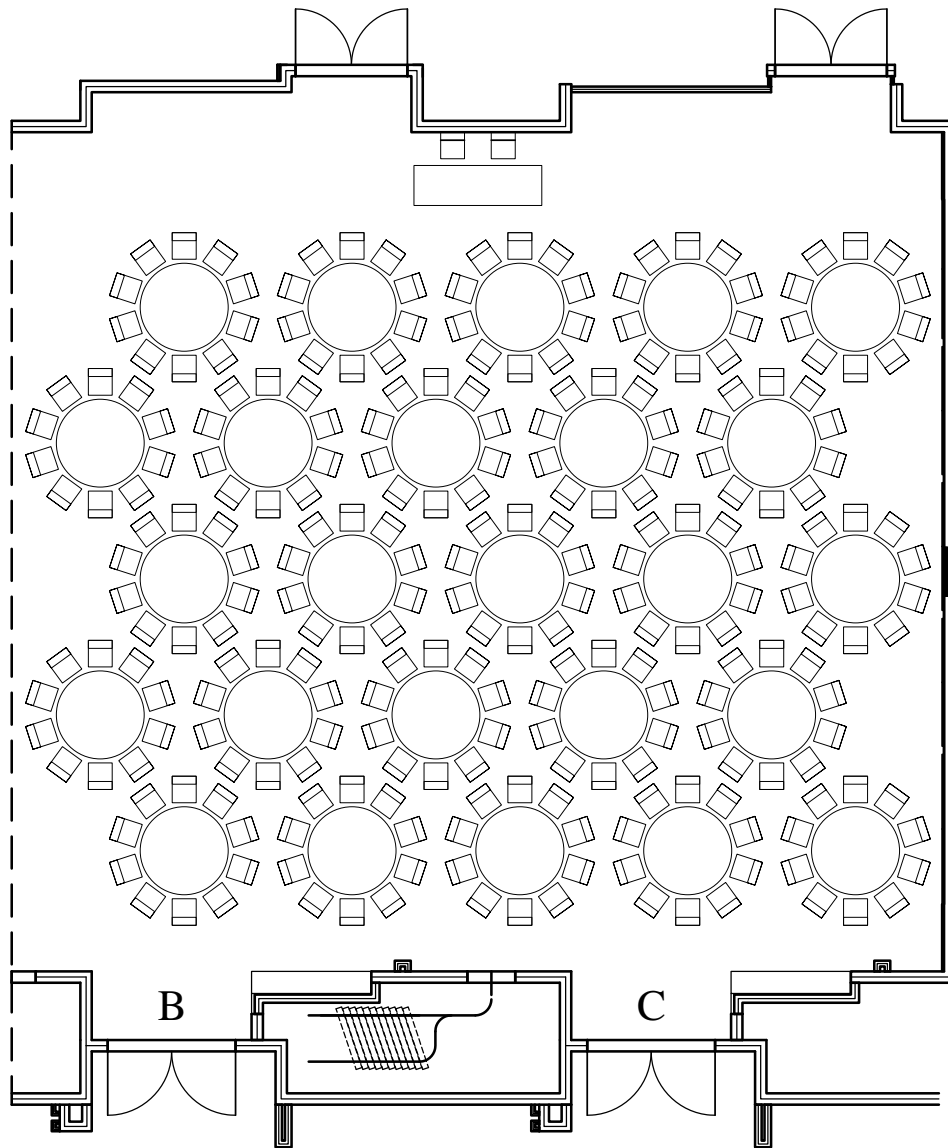

209 BC

<Event>

<Dates>

<Times>

Equipment List

***** SET-UP *****

*

*

<Set Notes>

*

*

GENERAL NOTES
* Ceiling Height 16'
* Dimensions 58' W x 52' D
* Total Sq Ft 3,200
*
*
*

As of: <As of Date> REV: <Rev#> Scale: 1" = 12'

Lobby Side

27 Tables - 270 Chairs

RENDERING: GOLDER 12/19/01