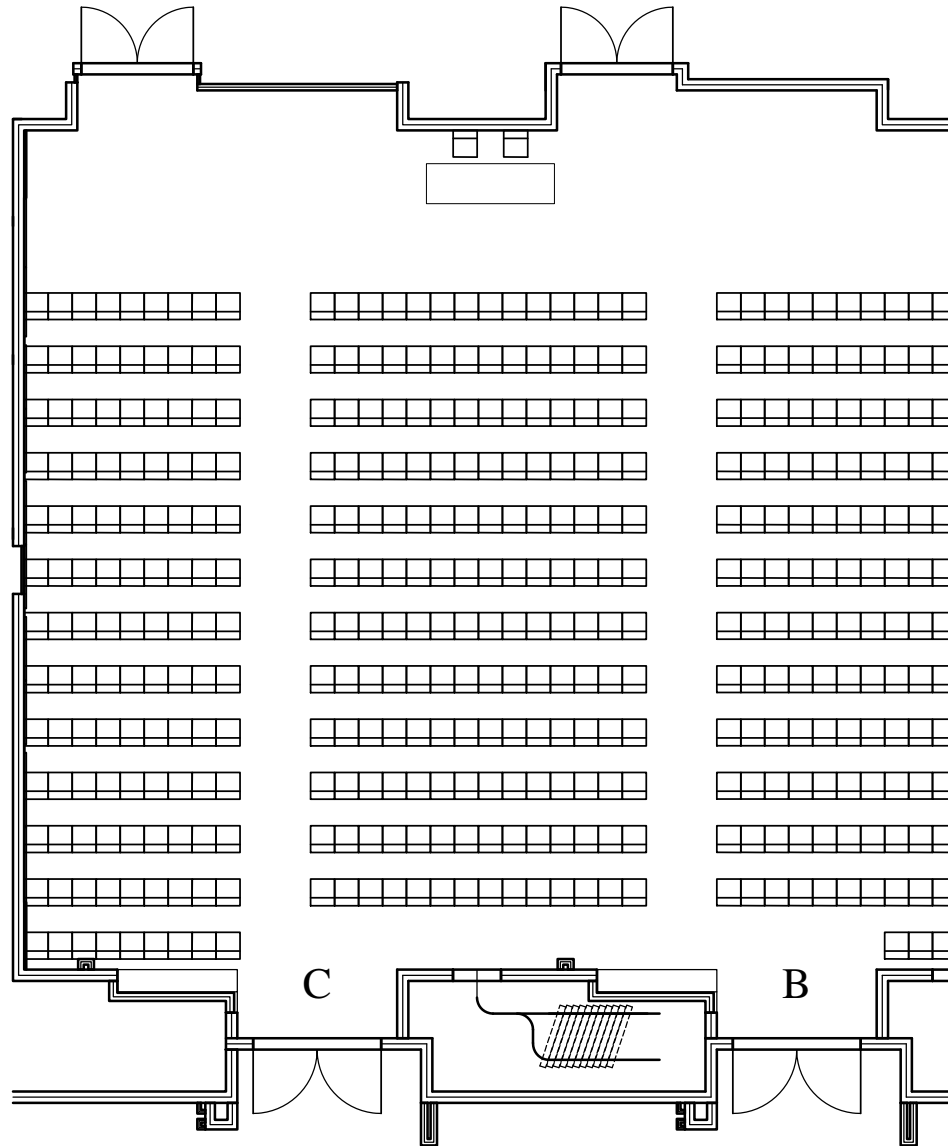

<Set Notes>

*

*

* Ceiling Height 16'
* Dimensions 58' W x 52' D
* Total Sq Ft 3,250

GENERAL NOTES

As of: <As of Date> REV: <Rev#> Scale: 1" = 12'

Lobby Side

408 Chairs