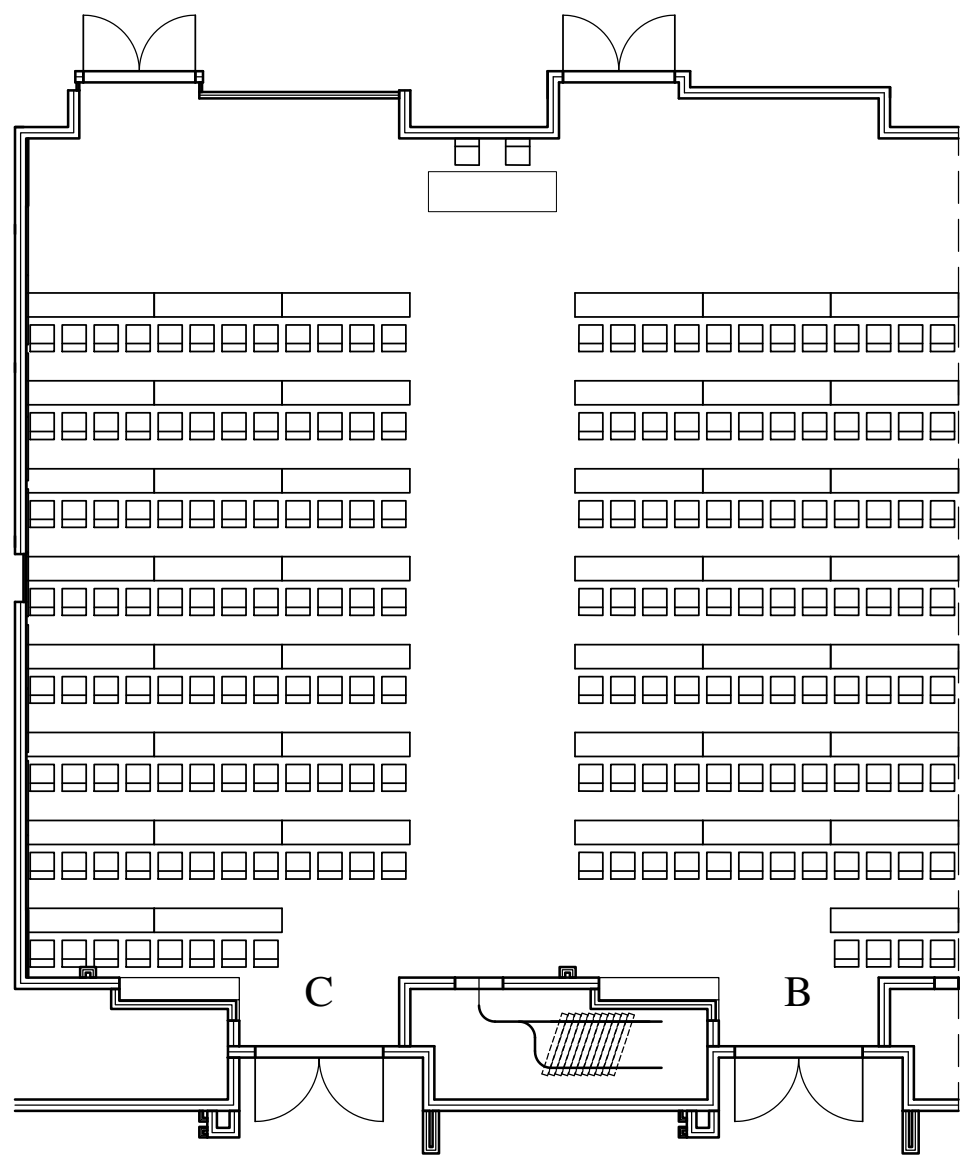

<Set Notes>

*

*

GENERAL NOTES

* Ceiling Height 16'
* Dimensions 58' W x 52' D
* Total Sq Ft 3,250
*
*
*
*

As of: <As of Date> REV: <Rev#> Scale: 1" = 12'

Lobby Side

45 Tables - 180 Chairs