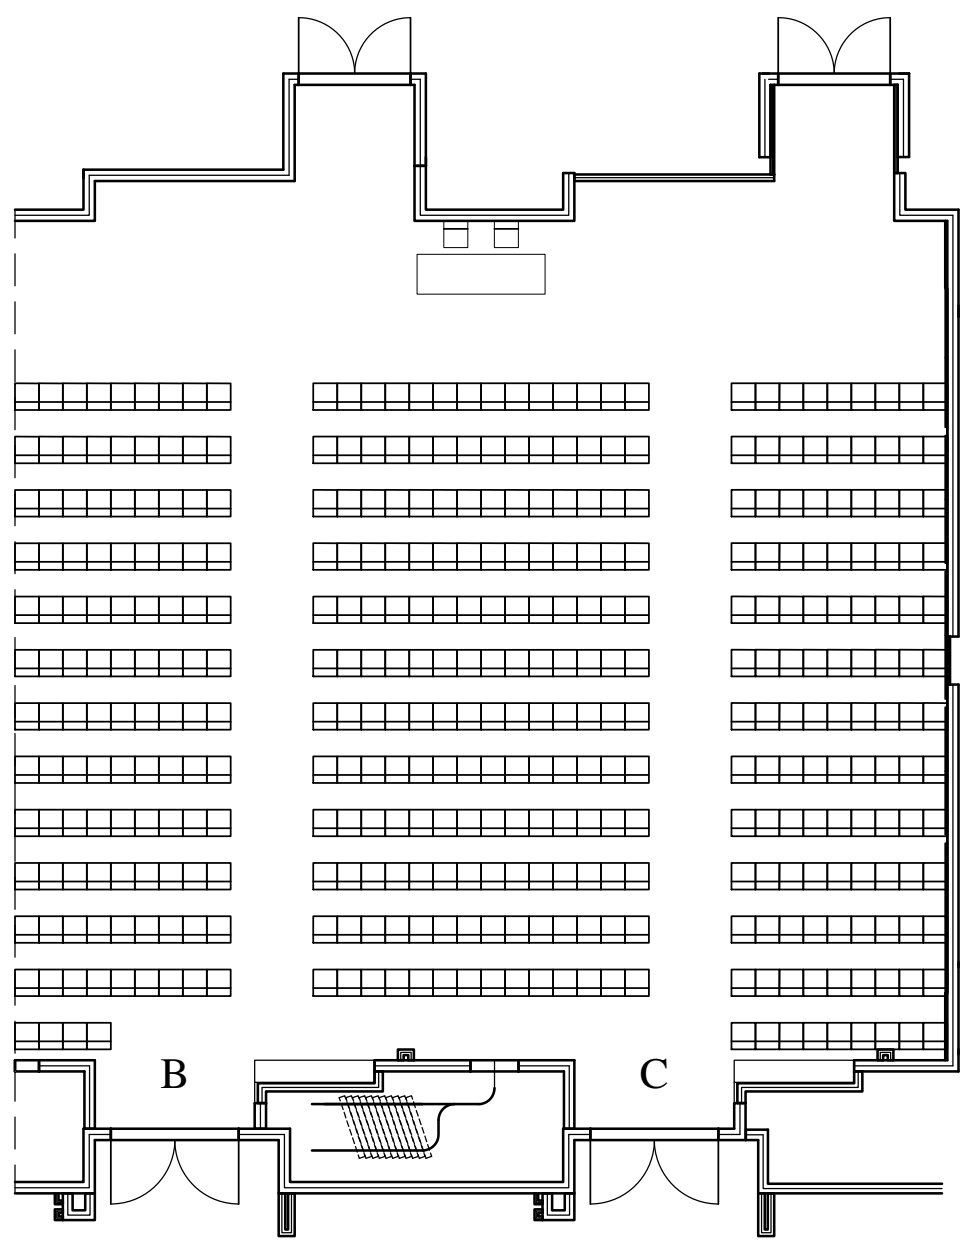

106 BC

<Event>

<Dates>

<Times>

Equipment List

***** SET-UP *****

*
*

SET NOTES

<Set Notes>

GENERAL NOTES

- * Ceiling Height 18'
- * Dimensions 58' W x 52' D
- * Total Sq Ft 3,300

As of: <As of Date> REV: <Rev#> Scale: 1" = 12'

Lobby Side

397 Chairs