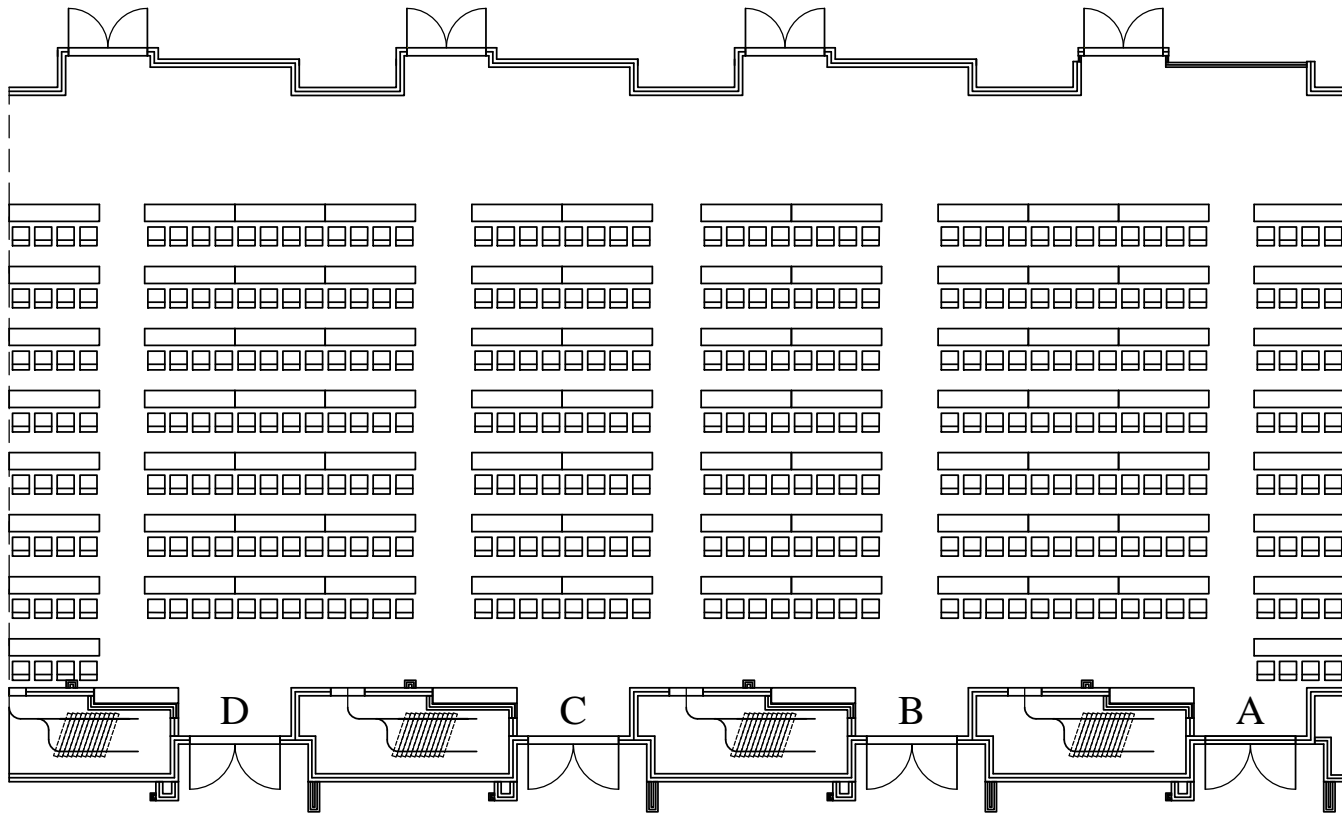

101 - ABCD

<Event>

<Dates>

<Times>

Equipment List

***** SET-UP *****

*

*

Lobby Side

86 Tables - 344 Chairs

SET NOTES

<Set Notes>

*

*

GENERAL NOTES

- * Ceiling Height 18'
- * Dimensions 118' W x 52' D
- * Total Sq Ft 6,500

As of: <As of Date> REV: <Rev#> Scale: 1" = 17'